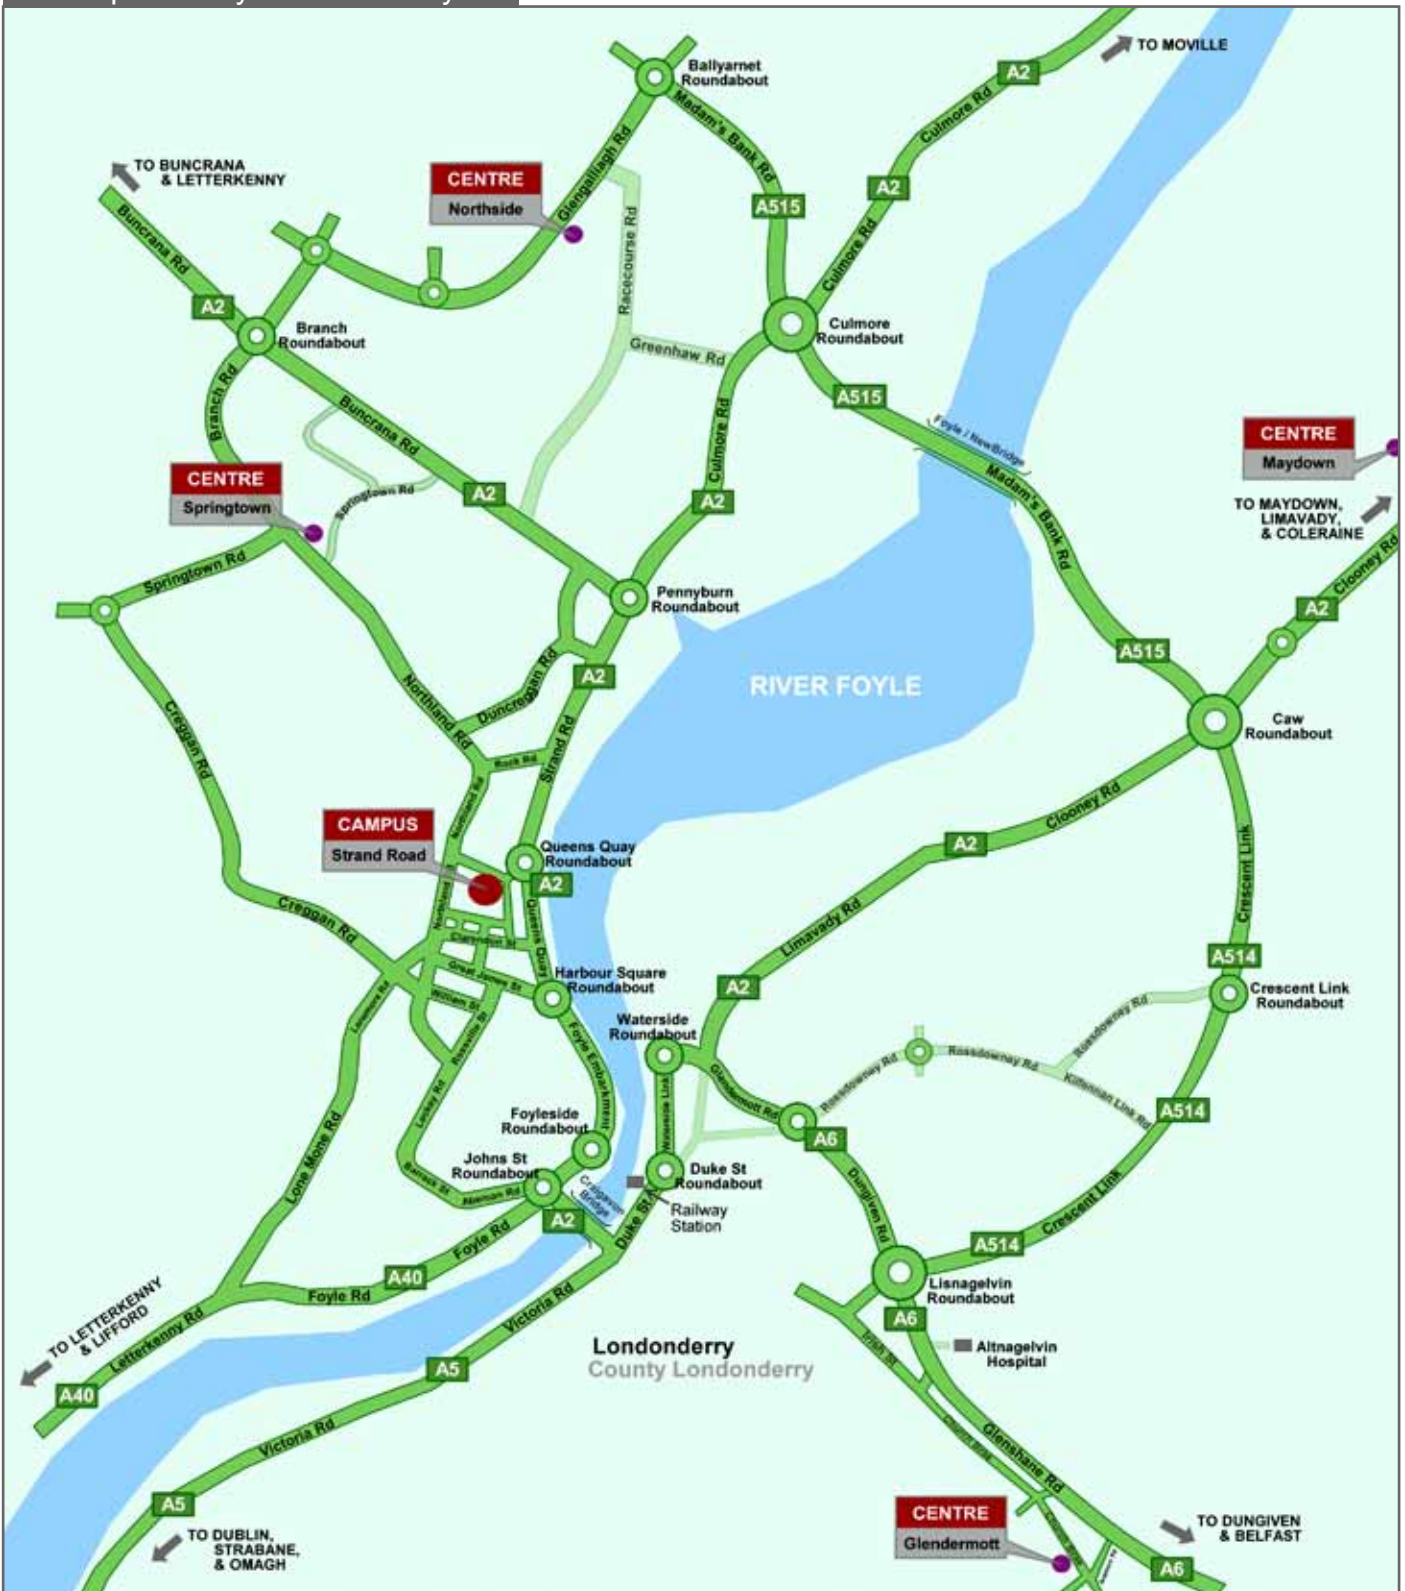

Map of Derry / Londonderry

Direction Details

If you are travelling **from City of Derry Airport, Limavady & Coleraine:**

- The first roundabout one meets is the Caw Roundabout . Take the fourth exit and continue over the Foyle bridge.
- At the end of the Foyle bridge one meets the Culmore Roundabout . Take the first exit turning left and continue straight on.
- Continue straight ahead through the traffic lights coming to the Pennyburn Roundabout . Take the second exit following city centre.
- Continue straight ahead past two sets of traffic lights coming to Queens Roundabout . Take the third exit and the college is located on the right hand side of the Strand Road.

If you are travelling **from the Derry Train Station:**

The Northern Ireland Train service offers a free bus to the Bus station located along Foyle street.

- When one gets off the train at the train station . One comes to the Craigavon bridge . Take the first right and continue over the Craigavon bridge .
- At the end of the Craigavon bridge one meets Johns St. Roundabout . Take the third exit down John St.
- At the bottom of John St one meets Foyleside Roundabout . Take the second exit and continue straight ahead.
- Continuing straight ahead one comes to Quayside Roundabout . Take the second exit and continue until one comes to traffic lights . Turn right and continue along the Strand Road. The college is located on the left hand side of the Strand Road.